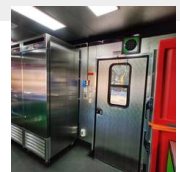

Insulated Walls and Ceilings
Embossed Mill Finished Walls and Ceilings
Rubber coin flooring
Pocket door onto porch add 15x30 slider window
15x30 slider window built into side door
L SHAPED 18x18 sinks – kev I believe there are some in stock in plant!!!—BLACKOUT WITH GREEN
Hand wash sink on porch

SPLASH GUARD NEXT TO SINKS
Cabinet above sinks – BLACK OUT WITH GREEN
Lp on demand hot water
Commercial sprayer nozzle
Cutting board in sink
50 amp panel
50 amp motorbase
Battery solar panel
5 exterior led lights 1 in front and 2 per side
6-110 outlets
4 gfi
2 15000 btu ac
110 ATTIC FAN ON PORCH

36x72 concession window with glass and screens – 3” beyond sink
Drop shelf
Base Cabinet under concession – Green with black trim
SHADOW BOX WITH 48” TV INSTALLED
Upper shelf full length from upper cabinet to rear walls on passengers
Shelf under upper shelf

Upper shelf above sandwich prep to rear wall on passengers side
2-100# Tanks
Fire Suppression
6’ HOOD
Deep fryer
36” Griddle
30X36 Table
3 bay steam table
36” Sandwich Prep
Proofer
2- refrigerators
11000 GL KUBOTA
FULL SIZE BECK BUILT SMOKER

PHOTOS