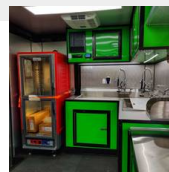

Insulated Walls and Ceilings
Embossed Mill Finished Walls and Ceilings
Rubber coin flooring
Pocket door onto porch add 15x30 slider window
15x30 slider window built into side door
L SHAPED 18x18 sinks – kev I believe there are some in stock in plant!!!—BLACKOUT WITH GREEN
Hand wash sink on porch

SPLASH GUARD NEXT TO SINKS
Cabinet above sinks – BLACK OUT WITH GREEN
Lp on demand hot water
Commercial sprayer nozzle
Cutting board in sink
50 amp panel
50 amp motorbase
Battery solar panel
5 exterior led lights 1 in front and 2 per side
6-110 outlets
4 gfi
2 15000 btu ac
110 ATTIC FAN ON PORCH

36x72 concession window with glass and screens – 3” beyond sink
Drop shelf
Base Cabinet under concession – Green with black trim
SHADOW BOX WITH 48” TV INSTALLED
Upper shelf full length from upper cabinet to rear walls on passengers
Shelf under upper shelf

Upper shelf above sandwich prep to rear wall on passengers side
2-100# Tanks
Fire Suppression
6’ HOOD
Deep fryer
36” Griddle
30X36 Table
3 bay steam table
36” Sandwich Prep
Proofer
2- refrigerators
11000 GL KUBOTA
FULL SIZE BECK BUILT SMOKER

PHOTOS