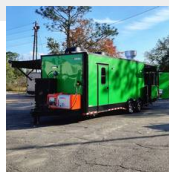

Insulated Walls and Ceilings
Embossed Mill Finished Walls and Ceilings
Rubber coin flooring
Pocket door onto porch add 15x30 slider window
15x30 slider window built into side door
L SHAPED 18x18 sinks – kev I believe there are some in stock in plant!!!—BLACKOUT WITH GREEN
Hand wash sink on porch

SPLASH GUARD NEXT TO SINKS
Cabinet above sinks – BLACK OUT WITH GREEN
Lp on demand hot water
Commercial sprayer nozzle
Cutting board in sink
50 amp panel
50 amp motorbase
Battery solar panel
5 exterior led lights 1 in front and 2 per side
6-110 outlets
4 gfi
2 15000 btu ac
110 ATTIC FAN ON PORCH

36x72 concession window with glass and screens – 3” beyond sink
Drop shelf
Base Cabinet under concession – Green with black trim
SHADOW BOX WITH 48” TV INSTALLED
Upper shelf full length from upper cabinet to rear walls on passengers
Shelf under upper shelf

Upper shelf above sandwich prep to rear wall on passengers side
2-100# Tanks
Fire Suppression
6’ HOOD
Deep fryer
36” Griddle
30X36 Table
3 bay steam table
36” Sandwich Prep
Proofer
2- refrigerators
11000 GL KUBOTA
FULL SIZE BECK BUILT SMOKER

PHOTOS