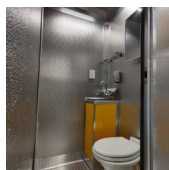

15x15 Triple sink with only one drain board to the left
Commercial Sprayer Nozzle
LP n Demand hot water heater
Upper cabinets above sinks
3x5 concession window with glass and screens – 31" from rear walls
Drop shelf
Shelf above concession from rear wall to freezer
Base cabinet under concession
50" TV Exterior Shadow Box
Bathroom with door with self closing – toilet – 12 volt vent – hand sink
50 amp panel
50 amp motorbase
Battery solar panel
5- EXTERIOR LED LIGHTS 2 on drivers 3 on passengers
8-110 outlets
3- GFI outlets
2-15000 btu ac
3- total 100# Tanks 2 up front and 1 at rear
Fire Suppression
10' Hood
24" RADIANT Charbroiler
24" Griddle
2-Deep Fryers with covers
24" 4 Burner Stove with oven
23 cubic top mount Refrig
23 cubic top mount freezer
27" sandwich prep
Insulated Proofer
2 - 30X24 Table
Ole Hickory EL-EC With smoke evacuator, burner switch smoke stack

PHOTOS