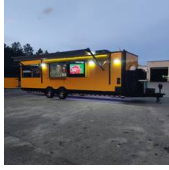

HIGHLIGHTS

- **Sale Price** $143,995.00
- **Location** Douglas, Georgia
- **Condition** New
- **Stock Number** RCT-901
- **Year** 2024
- **Model** 8.5X28TA3
- **Color** YELLOW
- **Awnings** Electric
- **Air Conditioners** 2
- **Generator** Can Vary on request
- **Length** 29' 0"
- **Status** SPECIAL ORDER