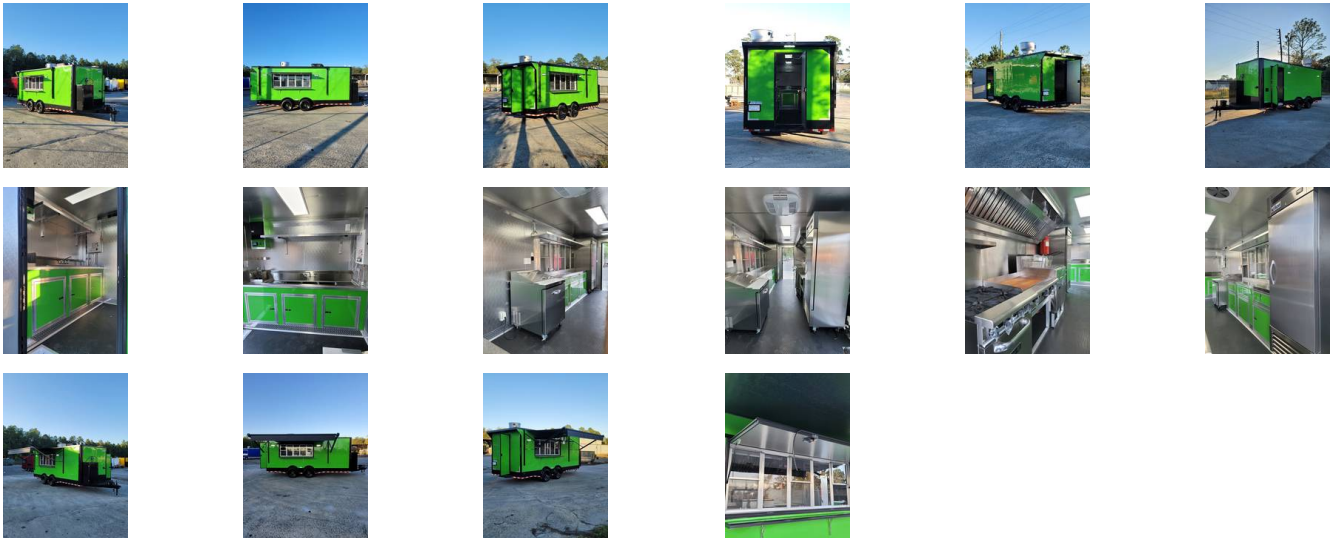

Triple sinks with handwash
Lp on demand hot water

Shelf above sinks

3x8 concession window – with glass and screens – 36” from rear on passengers side
Drop shelf outside

Upper shelf above concession

50amp panel
50 amp motorbase
6-110 outlets
GFI
15,000 btu ac

4- Exterior Led lights 2- per sides

2-100 lbs tanks

9’ Hood
Fire Suppression
2-deep fryers
36” Griddle
24” 4 burner with oven

27” Sandwich Prep
19 cubic refig
19 cubic freezer
30X36 Table
24 X 96 TABLE

PHOTOS

HIGHLIGHTS

- **Sale Price** \$77,875.00
- **Location** Douglas, Georgia
- **Condition** New
- **Stock Number** RCT-276
- **Year** 2024

- **Model** 8.5X20
- **Color** Extreme Green
- **Status** Special Order